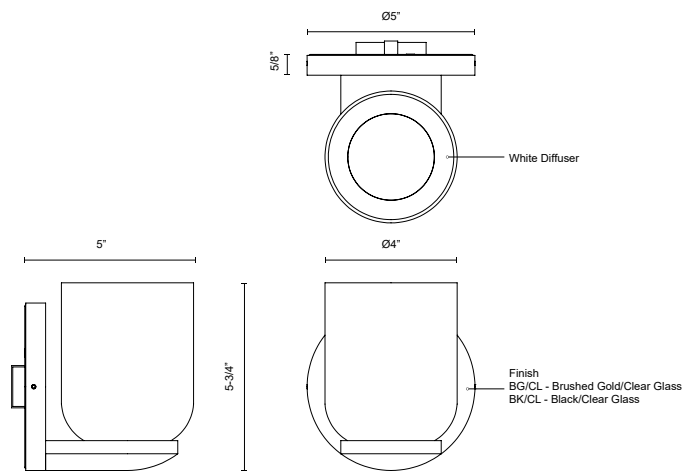

CEDAR WS52505

WALL

PROJECT

SPECIFICATION DETAILS

Fixture Dimensions	W4" x H5-3/4" x E5"
Light Source	DC LED WITH DRIVER
Wattage	11W
Total Lumens	935lm
Delivered Lumens	710lm*
Voltage	120V
Color Temperature	3000K
CRI (Ra)	90CRI
Optional Color Temps	2700K - 5000K Available, Minimum Order Quantities Apply
LED Rated Life	50,000 hours
Dimming	100% - 10%, TRIAC or ELV Dimmer (Not Included)
Diffuser Details	White Diffuser (interior)
Glass Details	Clear Glass (exterior)
Location	Damp
Illumination Direction	Up or Down
Mounting Style	Up or Down
CEC Title 24 JA8	Yes, JA8-2022
Canopy Dimensions	D5" x H5/8"
Paint Finish	BG02; BK02;

* For custom options, consult factory for details.

* For warranty information, please visit www.kuzcolighting.com/warranty

DESCRIPTION

The charming Cedar Collection is filled with whimsical frosted glass diffusers resting inside clear glass shades. This versatile family includes a variety of different mounting options that can be mounted up, down, horizontally, or vertically. The metal base details offer a nice rigidity that complements the soft curves found on the rest of the piece and are available in two finishes.

KUZCO

CANADA: 19054 28TH AVENUE - SURREY, BC V3Z 6M3

USA: 3035 E. LONE MOUNTAIN ROAD - LAS VEGAS, NV 89081

WWW.KUZCOLIGHTING.COM

© 2023 KUZCO LIGHTING. ALL RIGHTS RESERVED.

COMMENT